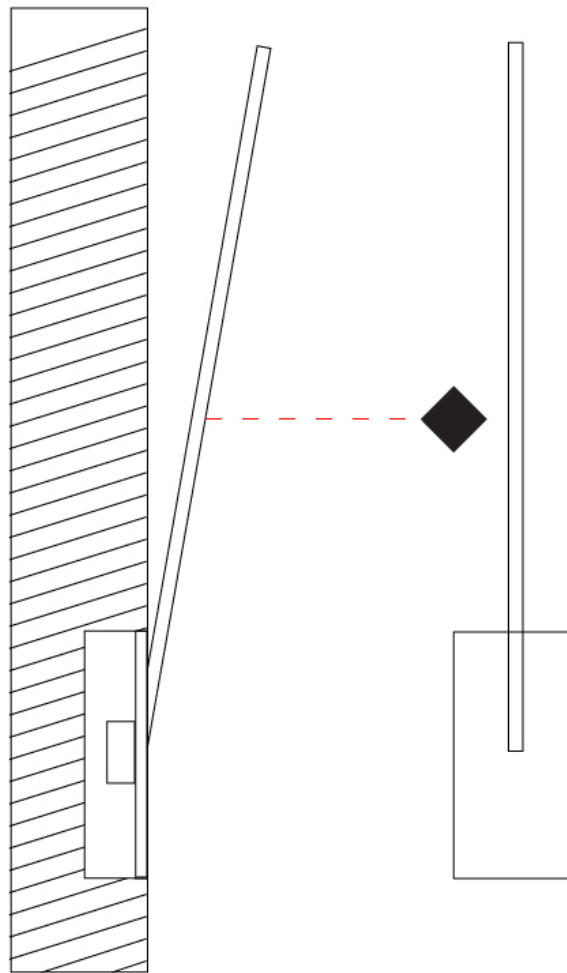

SPILLO 1 ROD RECESSED

D46015-

PROJECT

TYPE

SPECIFIER

QUANTITY

DATE

D