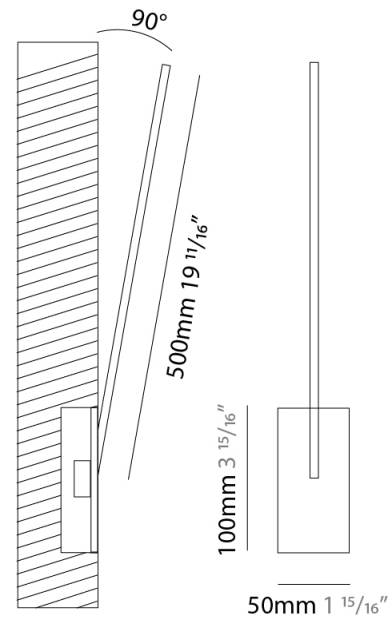

GENERAL

Series: Spillo
 Subseries: Spillo 1 Rod
 Brand: Icone
 Division: Design
 Mounting Type: Recessed
 Mounting Location: Wall
 Subcategory: Ambient

PHYSICAL

Shape: Rectangle
 Width (mm): 50
 Width (in): 1 15/16
 Height (mm): 500
 Height (in): 19 11/16
 Light Distribution: Adjustable
 Fixture Finish: WHI / BLK / CHR / BGD
 Fixture Material: Brass

LED

Color Temperature (°K): 2700 / 3000
 Nominal Lumen (lm): 550
 CRI: >90 CRI
 Lamp Life (hrs): 50000

OPTICAL

Adjustability: Tilt 120°

RATINGS AND CERTIFICATIONS

Certified By: Certified for North American Standards
 IP rating: IP20

GENERAL

Series: Spillo
 Subseries: Spillo 1 Rod
 Brand: Icone
 Division: Design
 Mounting Type: Recessed
 Mounting Location: Wall
 Subcategory: Ambient

PHYSICAL

Shape: Rectangle
 Width (mm): 50
 Width (in): 1 ¹⁵/₁₆
 Height (mm): 500
 Height (in): 19 ¹¹/₁₆
 Light Distribution: Adjustable
 Fixture Finish: WHI / BLK / CHR / BGD
 Fixture Material: Brass